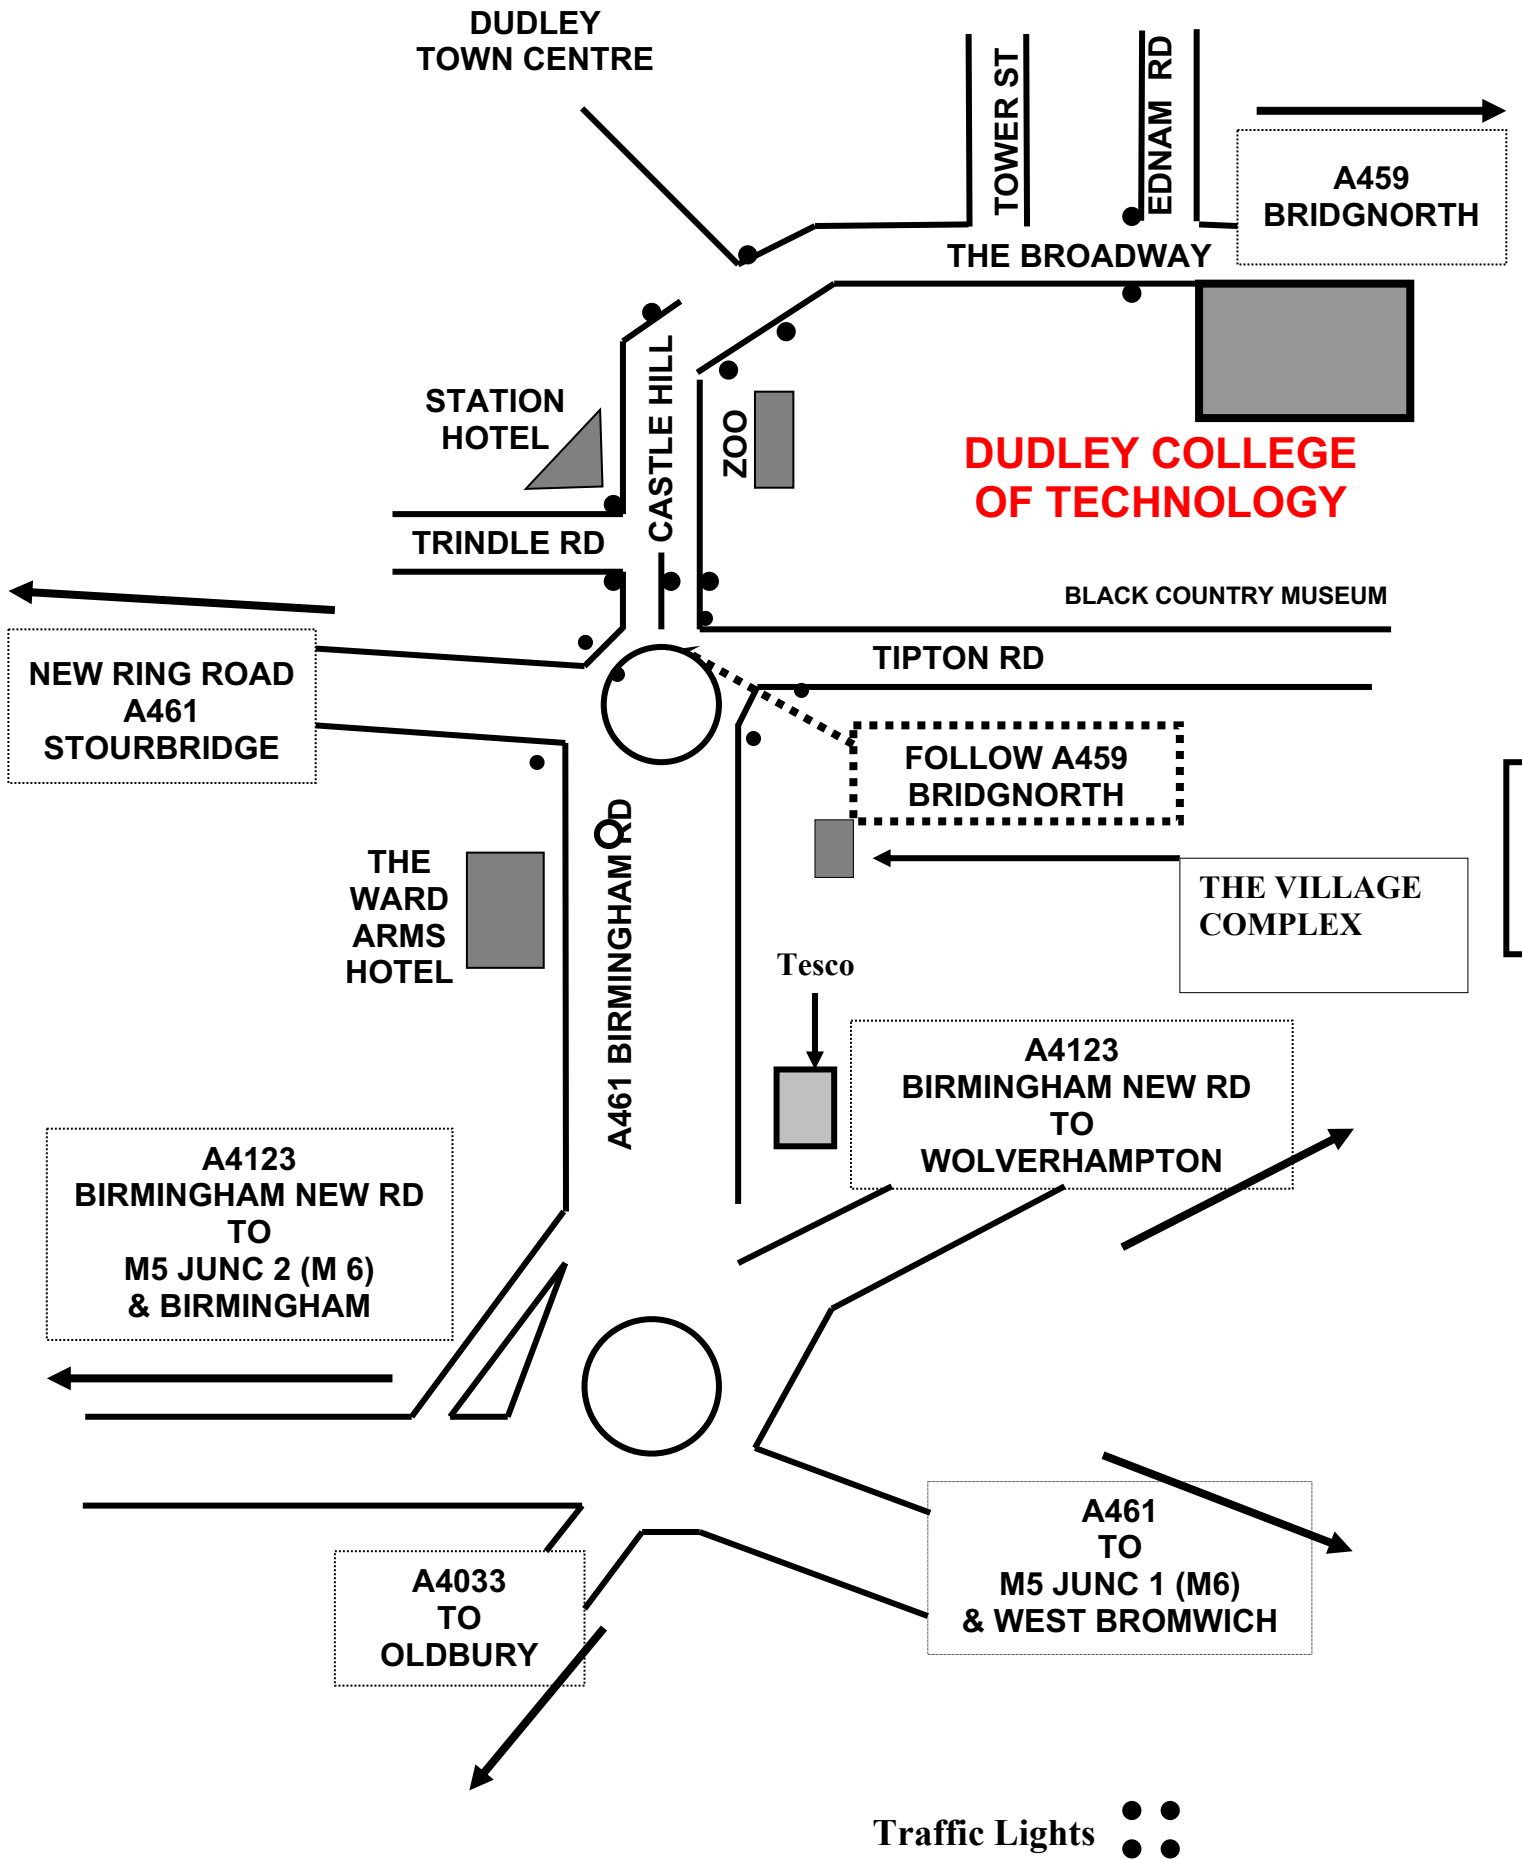

**Dudley College Postcode DY1 4AS**

Traffic Lights ●●  
●●